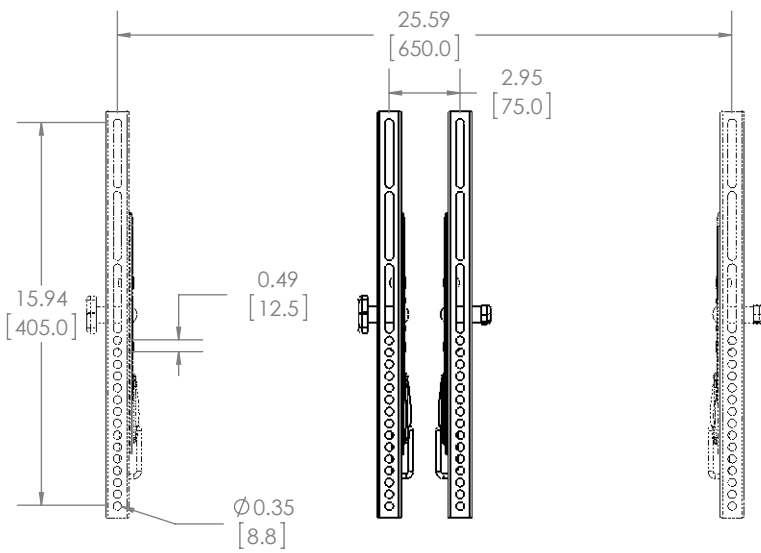

TV INTERFACE

LARGE TILT 6805-002247

THE INFORMATION AND DESIGNS CONTAINED IN THIS DRAWING ARE CONFIDENTIAL AND THE PROPRIETARY PROPERTY OF MILESTONE AV TECHNOLOGIES NEITHER THIS DESIGN NOR ANY INFORMATION CONTAINED IN THIS DRAWING MAY BE REPRODUCED OR DISCLOSED TO OTHERS WITHOUT THE EXPRESS WRITTEN CONSENT OF MILESTONE AV TECHNOLOGIES. 本图纸所包含的信息和设计均系Milestone机密和知识产权，本图纸包含的设计和信
息在未经Milestone允许情况下均不得复制或泄露

3-D

WALL PLATE

TOP VIEW - EXTENDED

SIDE VIEW - EXTENDED

FULLY ASSEMBLED MOUNT

TOP VIEW - RETRACTED

SIDE VIEW - RETRACTED