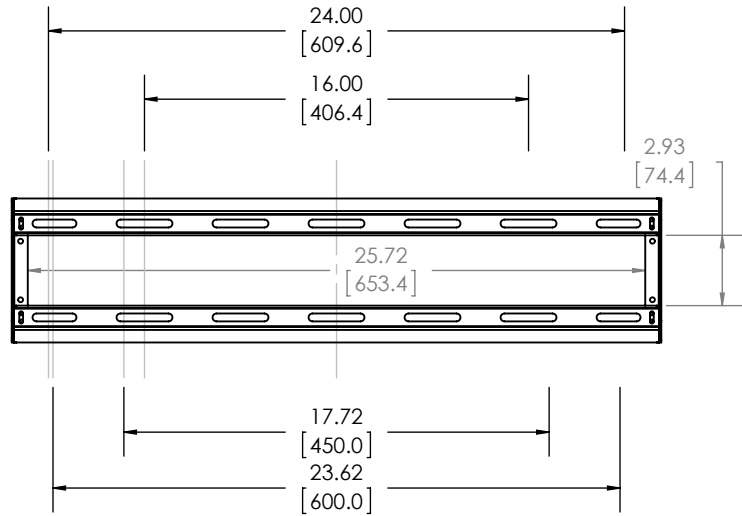

TV INTERFACE

LARGE TILT 6805-002247

THE INFORMATION AND DESIGNS CONTAINED IN THIS DRAWING ARE CONFIDENTIAL AND THE PROPRIETARY PROPERTY OF MILESTONE AV TECHNOLOGIES NEITHER THIS DESIGN NOR ANY INFORMATION CONTAINED IN THIS DRAWING MAY BE REPRODUCED OR DISCLOSED TO OTHERS WITHOUT THE EXPRESS WRITTEN CONSENT OF MILESTONE AV TECHNOLOGIES. 本图纸所包含的信息和设计均系Milestone机密和知识产权，本图纸包含的设计和信
息在未经Milestone允许情况下均不得复制或泄露

3-D

WALL PLATE

TOP VIEW - EXTENDED

SIDE VIEW - EXTENDED

FULLY ASSEMBLED MOUNT

TOP VIEW - RETRACTED

SIDE VIEW - RETRACTED