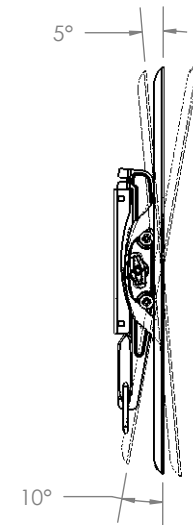

TV INTERFACE

LARGE TILT 6805-002247

THE INFORMATION AND DESIGNS CONTAINED IN THIS DRAWING ARE CONFIDENTIAL AND THE PROPRIETARY PROPERTY OF MILESTONE AV TECHNOLOGIES NEITHER THIS DESIGN NOR ANY INFORMATION CONTAINED IN THIS DRAWING MAY BE REPRODUCED OR DISCLOSED TO OTHERS WITHOUT THE EXPRESS WRITTEN CONSENT OF MILESTONE AV TECHNOLOGIES. 本图纸所包含的信息和设计均系Milestone机密和知识产权，本图纸包含的设计和信
息在未经Milestone允许情况下均不得复制或泄露

3-D

WALL PLATE

TOP VIEW - EXTENDED

SIDE VIEW - EXTENDED

FULLY ASSEMBLED MOUNT

TOP VIEW - RETRACTED

SIDE VIEW - RETRACTED