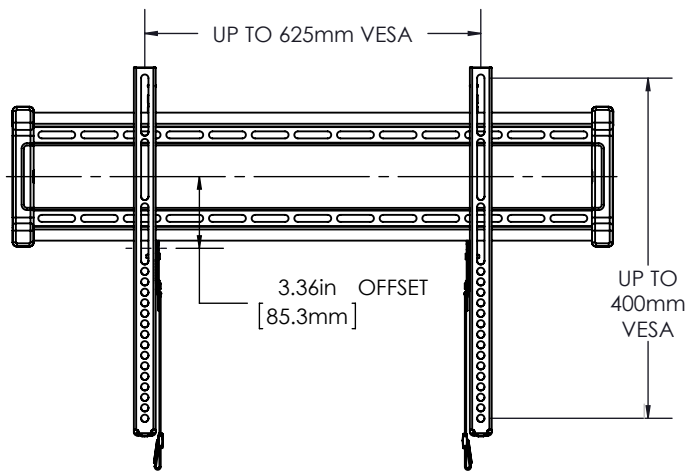

TV INTERFACE

LARGE LOW PROFILE 6805-002157

THE INFORMATION AND DESIGNS CONTAINED IN THIS DRAWING ARE CONFIDENTIAL AND THE PROPRIETARY PROPERTY OF MILESTONE AV TECHNOLOGIES NEITHER THIS DESIGN NOR ANY INFORMATION CONTAINED IN THIS DRAWING MAY BE REPRODUCED OR DISCLOSED TO OTHERS WITHOUT THE EXPRESS WRITTEN CONSENT OF MILESTONE AV TECHNOLOGIES. 本图纸所包含的信息和设计均系Milestone机密和知识产权，本图纸包含的设计和信息的在未经Milestone允许情况下均不得复制或泄露

3-D

WALL PLATE

FRONT VIEW

SIDE VIEW