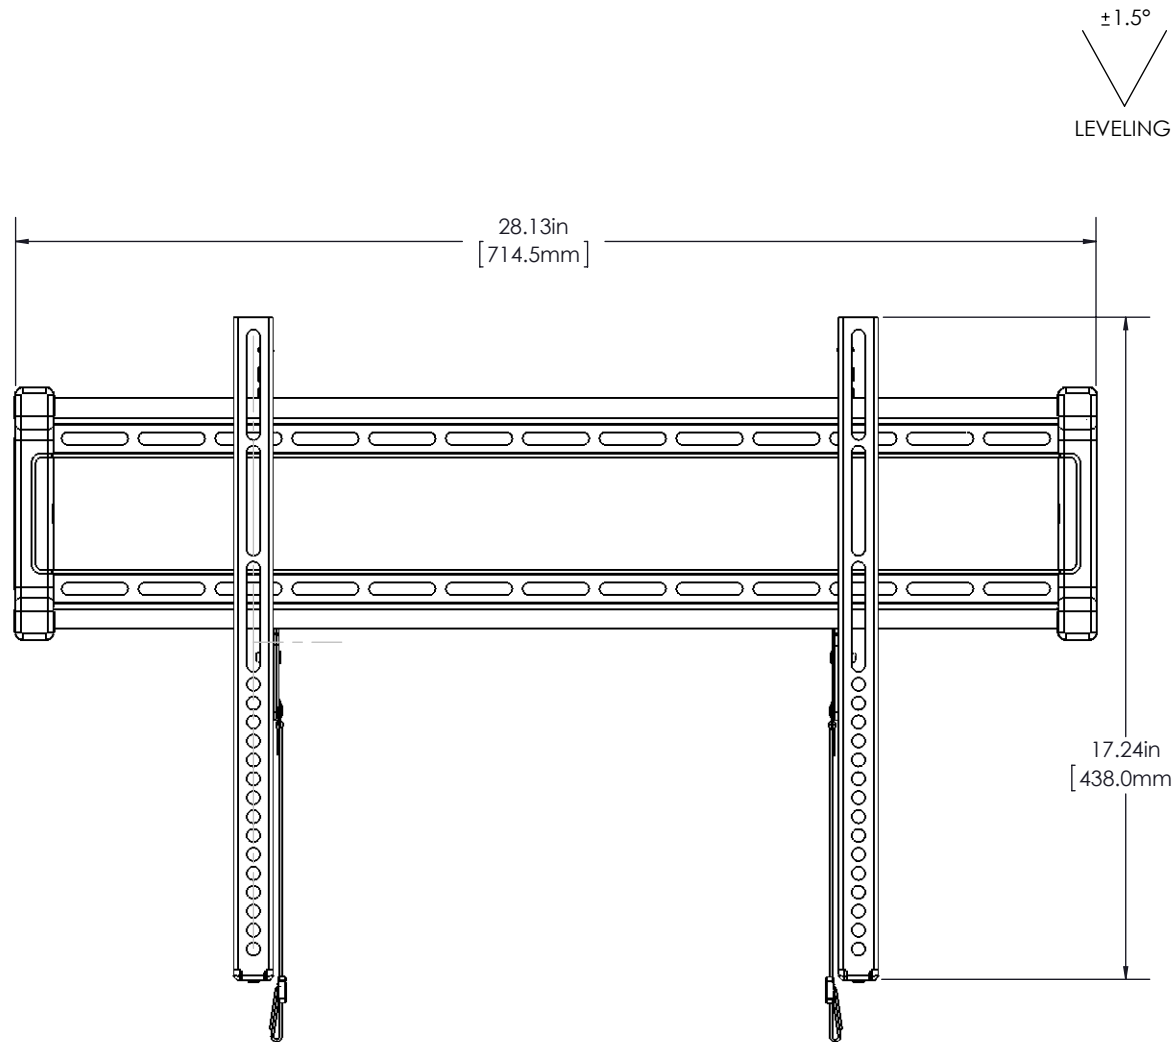

TV INTERFACE

LARGE LOW PROFILE 6805-002157

THE INFORMATION AND DESIGNS CONTAINED IN THIS DRAWING ARE CONFIDENTIAL AND THE PROPRIETARY PROPERTY OF MILESTONE AV TECHNOLOGIES NEITHER THIS DESIGN NOR ANY INFORMATION CONTAINED IN THIS DRAWING MAY BE REPRODUCED OR DISCLOSED TO OTHERS WITHOUT THE EXPRESS WRITTEN CONSENT OF MILESTONE AV TECHNOLOGIES. 本图纸所包含的信息和设计均系Milestone机密和知识产权，本图纸包含的设计和信息的在未经Milestone允许情况下均不得复制或泄露

3-D

WALL PLATE

FRONT VIEW

SIDE VIEW