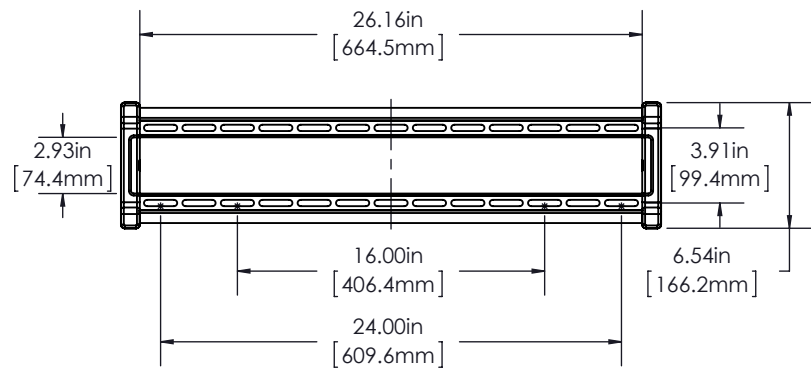

TV INTERFACE

LARGE LOW PROFILE 6805-002157

THE INFORMATION AND DESIGNS CONTAINED IN THIS DRAWING ARE CONFIDENTIAL AND THE PROPRIETARY PROPERTY OF MILESTONE AV TECHNOLOGIES NEITHER THIS DESIGN NOR ANY INFORMATION CONTAINED IN THIS DRAWING MAY BE REPRODUCED OR DISCLOSED TO OTHERS WITHOUT THE EXPRESS WRITTEN CONSENT OF MILESTONE AV TECHNOLOGIES. 本图纸所包含的信息和设计均系Milestone机密和知识产权，本图纸包含的设计和信息的在未经Milestone允许情况下均不得复制或泄露

3-D

WALL PLATE

FRONT VIEW

SIDE VIEW