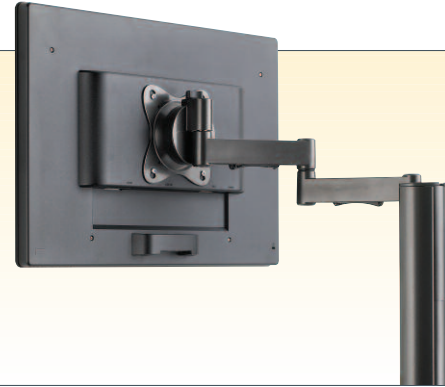

NEW VISIONMOUNT™ DESK MOUNTS

Model MD103-G1 in use

Model MD115-G1 in use

MD103-G1

MD115-G1

Introducing newly designed full-motion desk mounts for monitors up to 35 lbs.

Our new medium full-motion desk mounts are the perfect addition to any office space. These sleek mounts can be clamped to the back of desks up to 3" thick or mounted directly into the wire management hole. Both mounts feature adjustable height and cable management channels. Virtual Axis 3D™ technology offers totally fluid motion in every direction possible, so it's easy to move monitors from portrait to landscape. Model MD115 features an articulating arm, allowing the monitor to swivel at three points and extend up to 12" for perfect placement. Independent tensions allow for easy tool-free adjustment. Mounts feature extruded aluminum and heavy-gauge steel construction. Compatible with VESA 75, 100, 200 x 100 and 200 x 200 mounting patterns.

VISIONMOUNT™ DESK MOUNTS

Full-Motion Desk Mounts are as versatile as they are strong

Virtual Axis 3D™ technology features a cup-shaped design that allows the monitor to move in every direction possible with fluid motion, so it's easy to switch from portrait to landscape—no loosening or tightening required. And because it balances the monitor's weight on itself, you can move it with the touch of a finger.

« Virtual Axis™ 3D provides effortless motion in every direction possible and allows monitor to easily move from portrait to landscape

« Adjustment knobs for “set and forget” tension without any tools

« Cable management channel neatly and safely routes cables

« Height-adjustment feature allows mount to be positioned at an optimal viewing angle

« Offers unique ability to clamp onto back of desk or to mount directly into wire management hole

« Keyholes on faceplate slide onto monitor for effortless bracket alignment and easy installation—all mounting hardware included